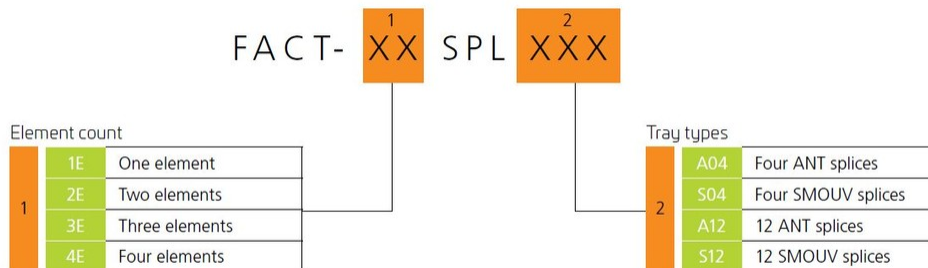

General Specifications

Functionality	Splicing
Application	Compatible with FIST-GR3-style frames
Body Style	Symmetrical
Color	Gray

FACT-SPLICE-CHASSIS

Growth Configuration	Unloaded
Interface, front	Unloaded
Rack Type	EIA 19 in
Shelf Movement	Sliding

Dimensions

Width	524 mm 20.63 in
Depth	283 mm 11.142 in

Splicing Configuration

NUMBER OF TRAYS PER FACT-CHASSIS				
	A04	S04	A12	S12
1E	12	12	8	6
2E	24	24	16	12
3E	36	36	24	18
4E	48	48	32	24

Ordering Tree