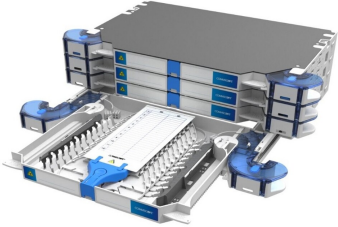

FACT-SPLICE-CHASSIS

Base Product

FACT® Fiber Optic Splice Chassis for FACT ODF

The building blocks of the FACT® optical distribution frame system are the FACT® chassis. FACT® chassis can be deployed individually as a single-element chassis, or up to six similar elements can be combined into high fiber-count FACT® chassis. The single-element FACT® chassis measures 30.95 mm (1.22 in.) tall, 30 percent less than the standard HU/1RU (44.45 mm/1.75 in.). Each FACT® element features two hinged trays, providing full front access to both sides of all connections and clear visibility of all ports.

The FACT® splice chassis is a multi-purpose splice shelf featuring up to 96 ANT splices or 72 SMOUV splices per FACT® element. In combination with the FACT-ACCCTU accessories, the FACT® splice chassis supports multiple splice applications, including: