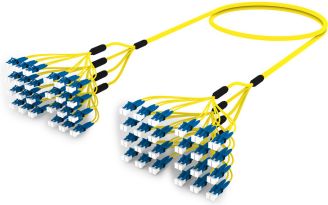

ALGLCLCCH

Base Product

Ultra Low Loss ULL TeraSPEED® LC/UPC to LC/UPC Ruggedized fanout Cable, 48-Fiber, Plenum, 12 fiber PmP 2.0 mm Dca, Method A

Product Classification

Regional Availability	Asia Australia/New Zealand Europe Latin America Middle East/Africa North America
Portfolio	CommScope®
Product Type	Ruggedized fanout
Product Brand	SYSTIMAX ULL
Ordering Note	For additional jacket colors, please contact a CommScope Sales Representative For lengths greater than 999 ft (304 m), orders must be in meters Minimum length may vary based on cable configuration

General Specifications

Color, boot A	Blue
Color, connector A	Blue
Color, boot B	Blue
Color, connector B	Blue
Construction Type	Stranded
Furcation Color	Yellow
Interface, Connector A	LC/UPC
Interface Feature, connector A	ULL
Interface, Connector B	LC/UPC
Interface Feature, connector B	ULL
Jacket Color	Yellow
Polarity	Method A
Fibers per Subunit, quantity	12
Total Fibers, quantity	48

Dimensions

Cable Assembly Length Range (m)	3 – 999
--	---------

ALGLCLCCH

Cable Assembly Length Range (ft) 8 – 999

Optical Specifications

Fiber Mode Singlemode

Fiber Type G.657.A2, TeraSPEED®

Environmental Specifications