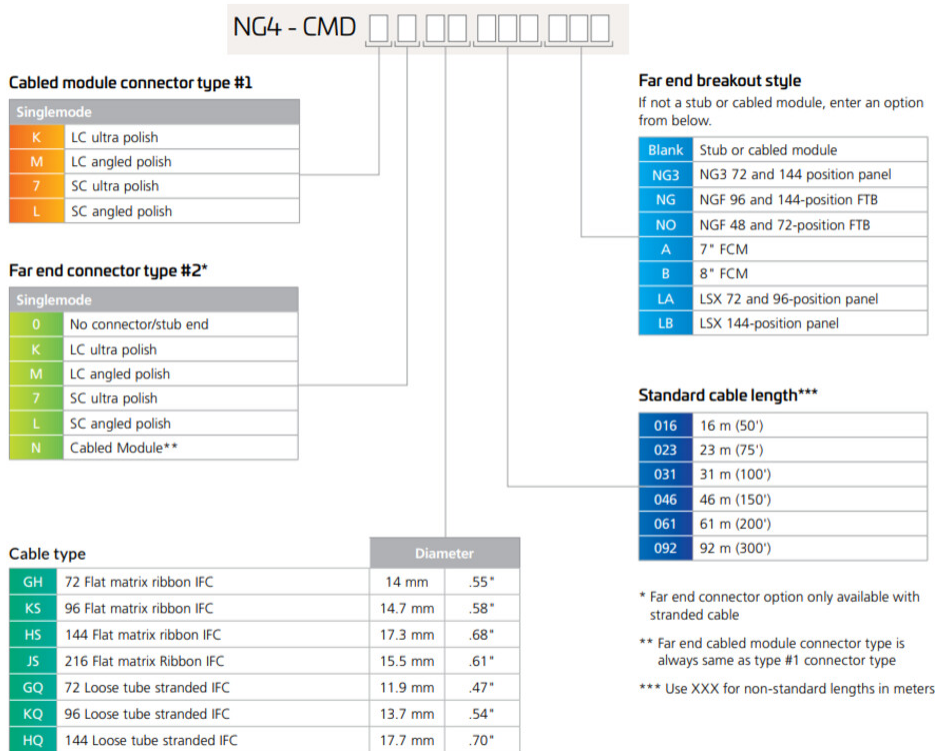

## General Specifications

<b>Configuration Type</b>	NG4 Module to SC Connector
<b>Adapters, quantity, front</b>	144
<b>Body Style</b>	Straight orientation
<b>Cable Color</b>	Yellow
<b>Cable Type</b>	IFC - Stranded
<b>Color, front</b>	Black
<b>Color, housing</b>	Black
<b>Color, rear</b>	Black
<b>Interface, front</b>	SC/UPC
<b>Interface, rear</b>	SC/UPC
<b>Polarity</b>	Pairs, straight
<b>Total Fibers, quantity</b>	144
<b>Total Ports, quantity, front</b>	144

# NG4-CMD77HQ

## Dimensions

<b>Height</b>	13.3 mm   0.524 in
<b>Width</b>	159.9 mm   6.295 in
<b>Depth</b>	101 mm   3.976 in

## Ordering Tree