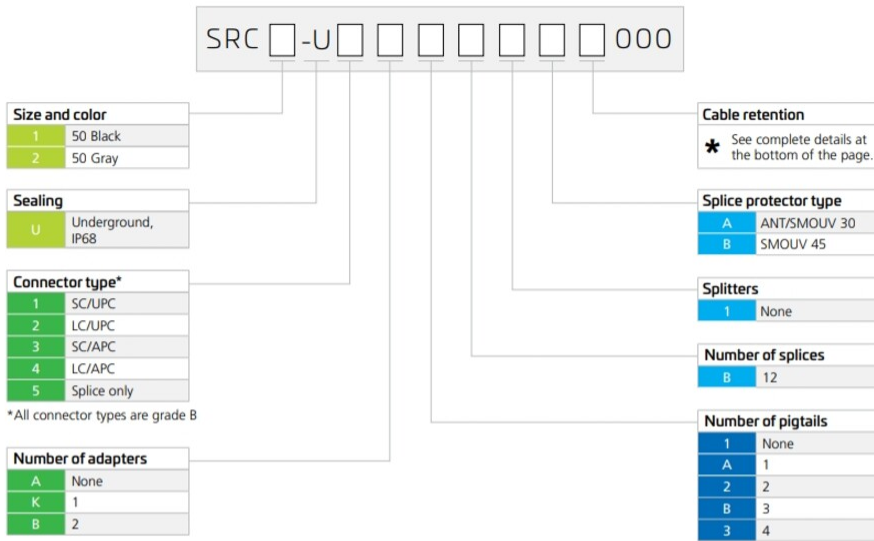

SRC1-U4K2A1BC000

Cable retention^a	
A	None
B	NVX-CR-MC-FT-NN
C	NVX-CR-MC-RD-NN
D	NVX-CR-SA-SM-NN
E	NVX-CR-TI-SM-NN
F	NVX-CR-DU-FL-NN

^a 2 cable attachments are supplied.

Cable Termination Unit (CTU) options									
B		C		D		E		F	
NVX-CR-MC-FT-NN	- Flat cable - Metal clip - Range 3 x 5 to 4 x 8 mm	NVX-CR-MC-RD-NN	- Round cable - Metal clip - Range 4 to 6.2 mm	NVX-CR-SA-SM-NN	- Round cable - Dia up to 8 mm - Strength member - Aramid yarns - Single layer	NVX-CR-TI-SM-NN	- Round cable - Dia up to 8 mm - Aramid yarns - Single layer	NVX-CR-DU-FL-NN	- Round cable - Dia up to 6.2 mm - Aramid yarns - Dual layer - Compact length

Material Specifications

Material Type Impact-resistant polymer

Optical Specifications

Fiber Type G.657.A1 | G.657.A2 | G.657.B3

Environmental Specifications

Operating Temperature -40 °C to +70 °C (-40 °F to +158 °F)

Environmental Space Above ground | Below ground | Direct burial

Qualification Standards IEC 60529, IP68 + 2 m waterhead | IEC 61753-1, category G

UV Resistance UV stabilized