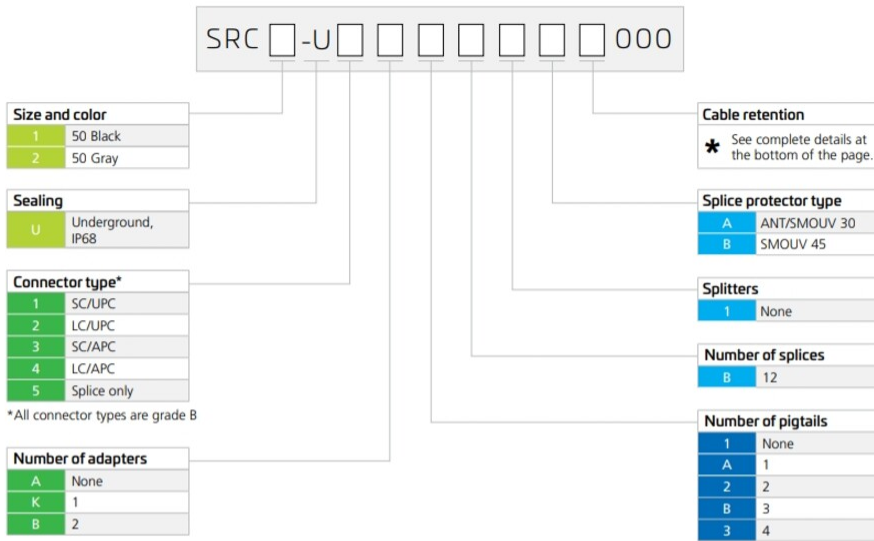

SRC1-U4K2A1BB000

Cable retention^a	Cable Termination Unit (CTU) options				
A None	B	C	D	E	F
B NVX-CR-MC-FT-NN					
C NVX-CR-MC-RD-NN	NVX-CR-MC-FT-NN	NVX-CR-MC-RD-NN	NVX-CR-SA-SM-NN	NVX-CR-TI-SM-NN	NVX-CR-DU-FL-NN
D NVX-CR-SA-SM-NN	- Flat cable - Metal clip - Range 3 x 5 to 4 x 8 mm	- Round cable - Metal clip - Range 4 to 6.2 mm	- Round cable - Dia up to 8 mm - Strength member - Aramid yarns - Single layer	- Round cable - Dia up to 8 mm - Aramid yarns - Single layer	- Round cable - Dia up to 6.2 mm - Aramid yarns - Dual layer - Compact length
E NVX-CR-TI-SM-NN	^a 2 cable attachments are supplied.				
F NVX-CR-DU-FL-NN					

Material Specifications

Material Type Impact-resistant polymer

Optical Specifications

Fiber Type G.657.A1 | G.657.A2 | G.657.B3

Environmental Specifications

Operating Temperature -40 °C to +70 °C (-40 °F to +158 °F)

Environmental Space Above ground | Below ground | Direct burial

Qualification Standards IEC 60529, IP68 + 2 m waterhead | IEC 61753-1, category G

UV Resistance UV stabilized