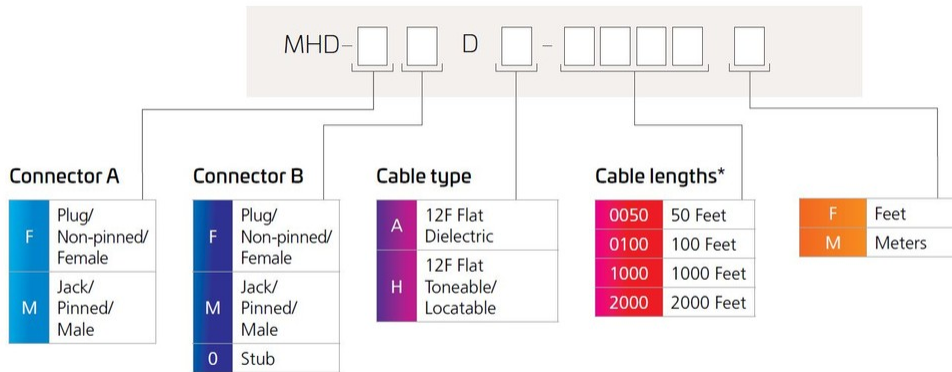

## Fiber Optic Feeder Cable Assembly with HMFOC connectors

- Hardened connectors are factory-terminated and environmentally sealed for use in optical drop cable deployments
- Hardened drop cables incorporate hardened connector technology that is designed to withstand the rugged outside plant environment
- Hardened drop cables simplify installation and maintenance by reducing splicing requirements in the distribution portion of the network
- Incorporates 12 optical fibers in a single hardened design, terminated with a factory-sealed hardened multifiber fiber-optic connector (HMFOC) at one or both sides
- Assemblies have a 12-fiber MT (mobile terminated) ferrule enclosed in a water-sealed connector housing for outside plant applications

## Ordering Tree

\* Cable Length shown as an example, additional cable lengths available upon request up to 2,000 ft. (600 m).