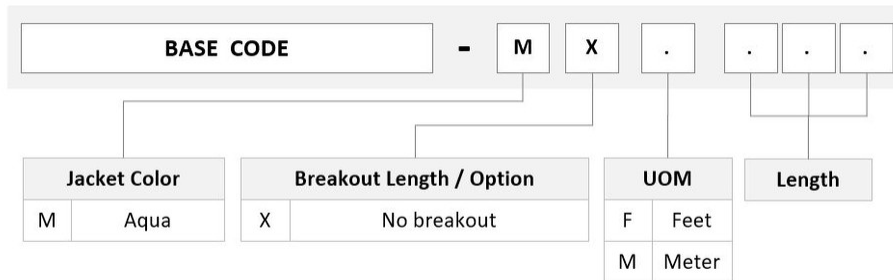

FDXL1SC21

Ordering Tree

Mechanical Specifications

Cable Retention Strength, maximum 11.24 lb @ 0 ° | 4.40 lb @ 90 °

Optical Specifications

Fiber Mode Multimode

Fiber Type OM4, LazrSPEED®

Environmental Specifications

Operating Temperature -10 °C to +60 °C (+14 °F to +140 °F)

Environmental Space Plenum

Regulatory Compliance/Certifications

Agency	Classification
ISO 9001:2015	Designed, manufactured and/or distributed under this quality management system

Included Products

- 460125735 – LazrSPEED® Pre-Radiused SC Connector for 1.6 mm Fiber Cordage, Simplex, multimode
- 760102343 – LazrSPEED®, OptiSPEED® Pre-Radiused Keyed LC Connector for 1.6 mm Fiber, simplex multimode, red
- MFC-LCR-16-KRD
- P-001-SP-5K-F16 – Fiber indoor cable, LazrSPEED® 1.6 mm Plenum Simplex, Multimode OM4, Feet jacket marking