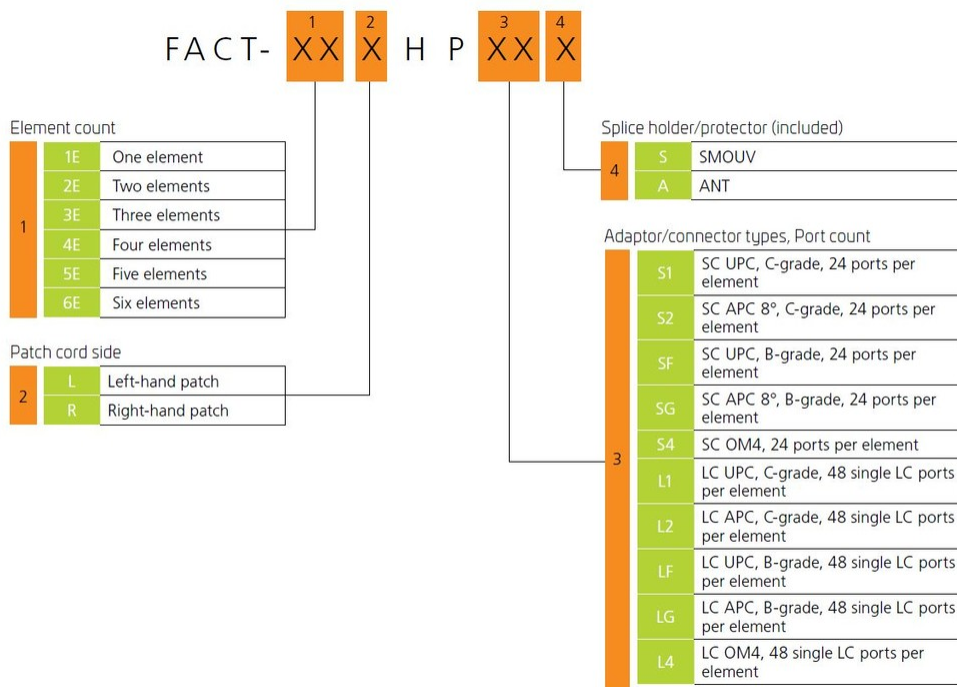

## General Specifications

<b>Functionality</b>	Patching   Splicing
<b>Application</b>	Compatible with FIST-GR3-style frames
<b>Body Style</b>	Left-hand patch
<b>Color</b>	Gray
<b>Growth Configuration</b>	Fully loaded
<b>Interface, front</b>	LC/UPC
<b>Patch Cord Routing</b>	Left sided
<b>Pigtail Assembly Type</b>	12-fiber, stranded
<b>Pigtails Included, quantity</b>	288
<b>Rack Type</b>	EIA 19 in
<b>Rack Units</b>	4.2
<b>Shelf Movement</b>	Sliding
<b>Splicing Capacity, maximum</b>	288

## Dimensions

<b>Height</b>	185.7 mm   7.311 in
<b>Width</b>	524 mm   20.63 in
<b>Depth</b>	283 mm   11.142 in

## Ordering Tree