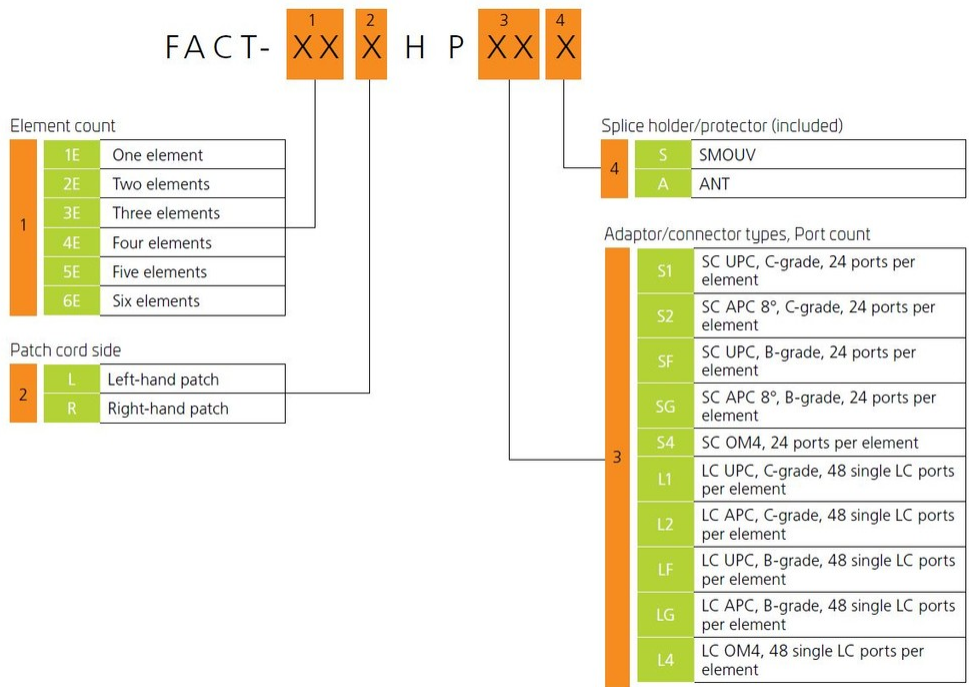

## General Specifications

<b>Functionality</b>	Patching   Splicing
<b>Application</b>	Compatible with FIST-GR3-style frames
<b>Body Style</b>	Right-hand patch
<b>Color</b>	Gray
<b>Growth Configuration</b>	Fully loaded
<b>Interface, front</b>	LC/UPC
<b>Patch Cord Routing</b>	Right sided
<b>Pigtail Assembly Type</b>	12-fiber, stranded
<b>Pigtails Included, quantity</b>	192
<b>Rack Type</b>	EIA 19 in
<b>Rack Units</b>	2.8
<b>Shelf Movement</b>	Sliding
<b>Splicing Capacity, maximum</b>	192

# 760240057 | FACT-4ERHPL4S

<b>Splicing Type</b>	SMOUV
<b>Total Ports, quantity</b>	192
<b>Transmission Standards</b>	ETSI EN 300 019-1-3   IEC 61300-3-30

## Dimensions

<b>Height</b>	123.8 mm   4.874 in
<b>Width</b>	524 mm   20.63 in
<b>Depth</b>	283 mm   11.142 in

## Ordering Tree