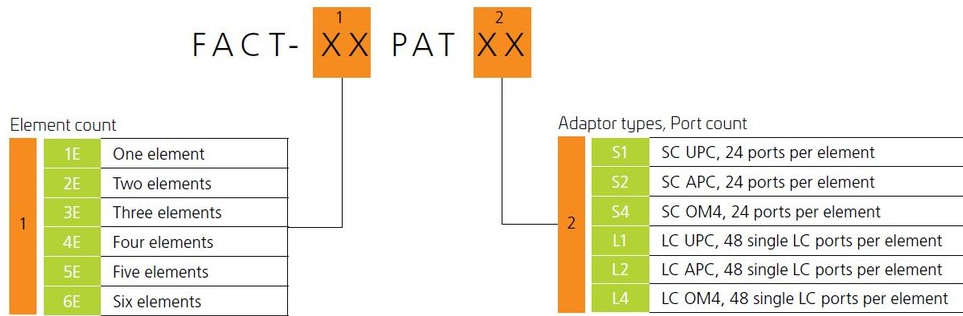

760239996 | FACT-4EPATE9

Height	123.8 mm | 4.874 in
Width	524 mm | 20.63 in
Depth	283 mm | 11.142 in

Ordering Tree

Environmental Specifications

Operating Temperature	-40 °C to +70 °C (-40 °F to +158 °F)
Storage Temperature	-20 °C to +85 °C (-4 °F to +176 °F)
Flammability Rating	UL 94 V-0

Packaging and Weights

Included	Mounting hardware for FACT frame
Packaging quantity	1

Regulatory Compliance/Certifications

Agency	Classification
CHINA-ROHS	Below maximum concentration value
ISO 9001:2015	Designed, manufactured and/or distributed under this quality management system
REACH-SVHC	Compliant as per SVHC revision on www.commscope.com/ProductCompliance
ROHS	Compliant
UK-ROHS	Compliant