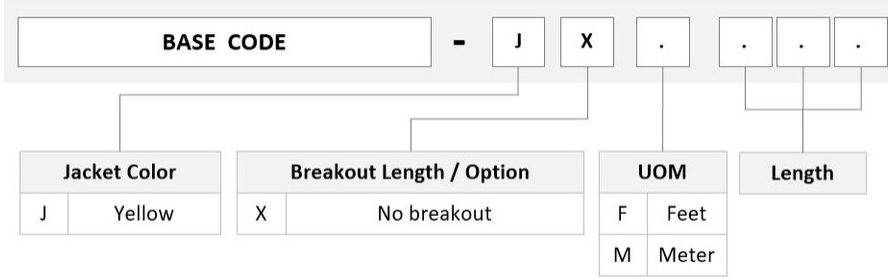

XPPCSRJ/J

Mechanical Specifications

Cable Retention Strength, maximum 11.24 lb @ 0 ° | 4.40 lb @ 90 °

Optical Specifications

Fiber Mode Singlemode

Fiber Type G.652.D | G.657.A1, TeraSPEED®

Environmental Specifications

Operating Temperature -10 °C to +60 °C (+14 °F to +140 °F)

Operating Temperature, pending approval -20 °C to +70 °C (-4 °F to +158 °F)

Environmental Space Dual Rated LSZH/Riser

Regulatory Compliance/Certifications

Agency	Classification
CHINA-ROHS	Above maximum concentration value
ISO 9001:2015	Designed, manufactured and/or distributed under this quality management system
ROHS	Compliant/Exempted
UK-ROHS	Compliant/Exempted

Included Products

460125784	-	TeraSPEED® SC APC Connector for 1.6 mm Fiber, Duplex, Singlemode, green
760164160	-	Fiber Indoor Cable, OptiSPEED® 1.6mm Low Smoke Zero Halogen Riser, 1-fiber Simplex, Singlemode G.652.D and G.657.A1, Yellow jacket color, Eca Flame Rating
N-001-SP-8W-F16YL/E